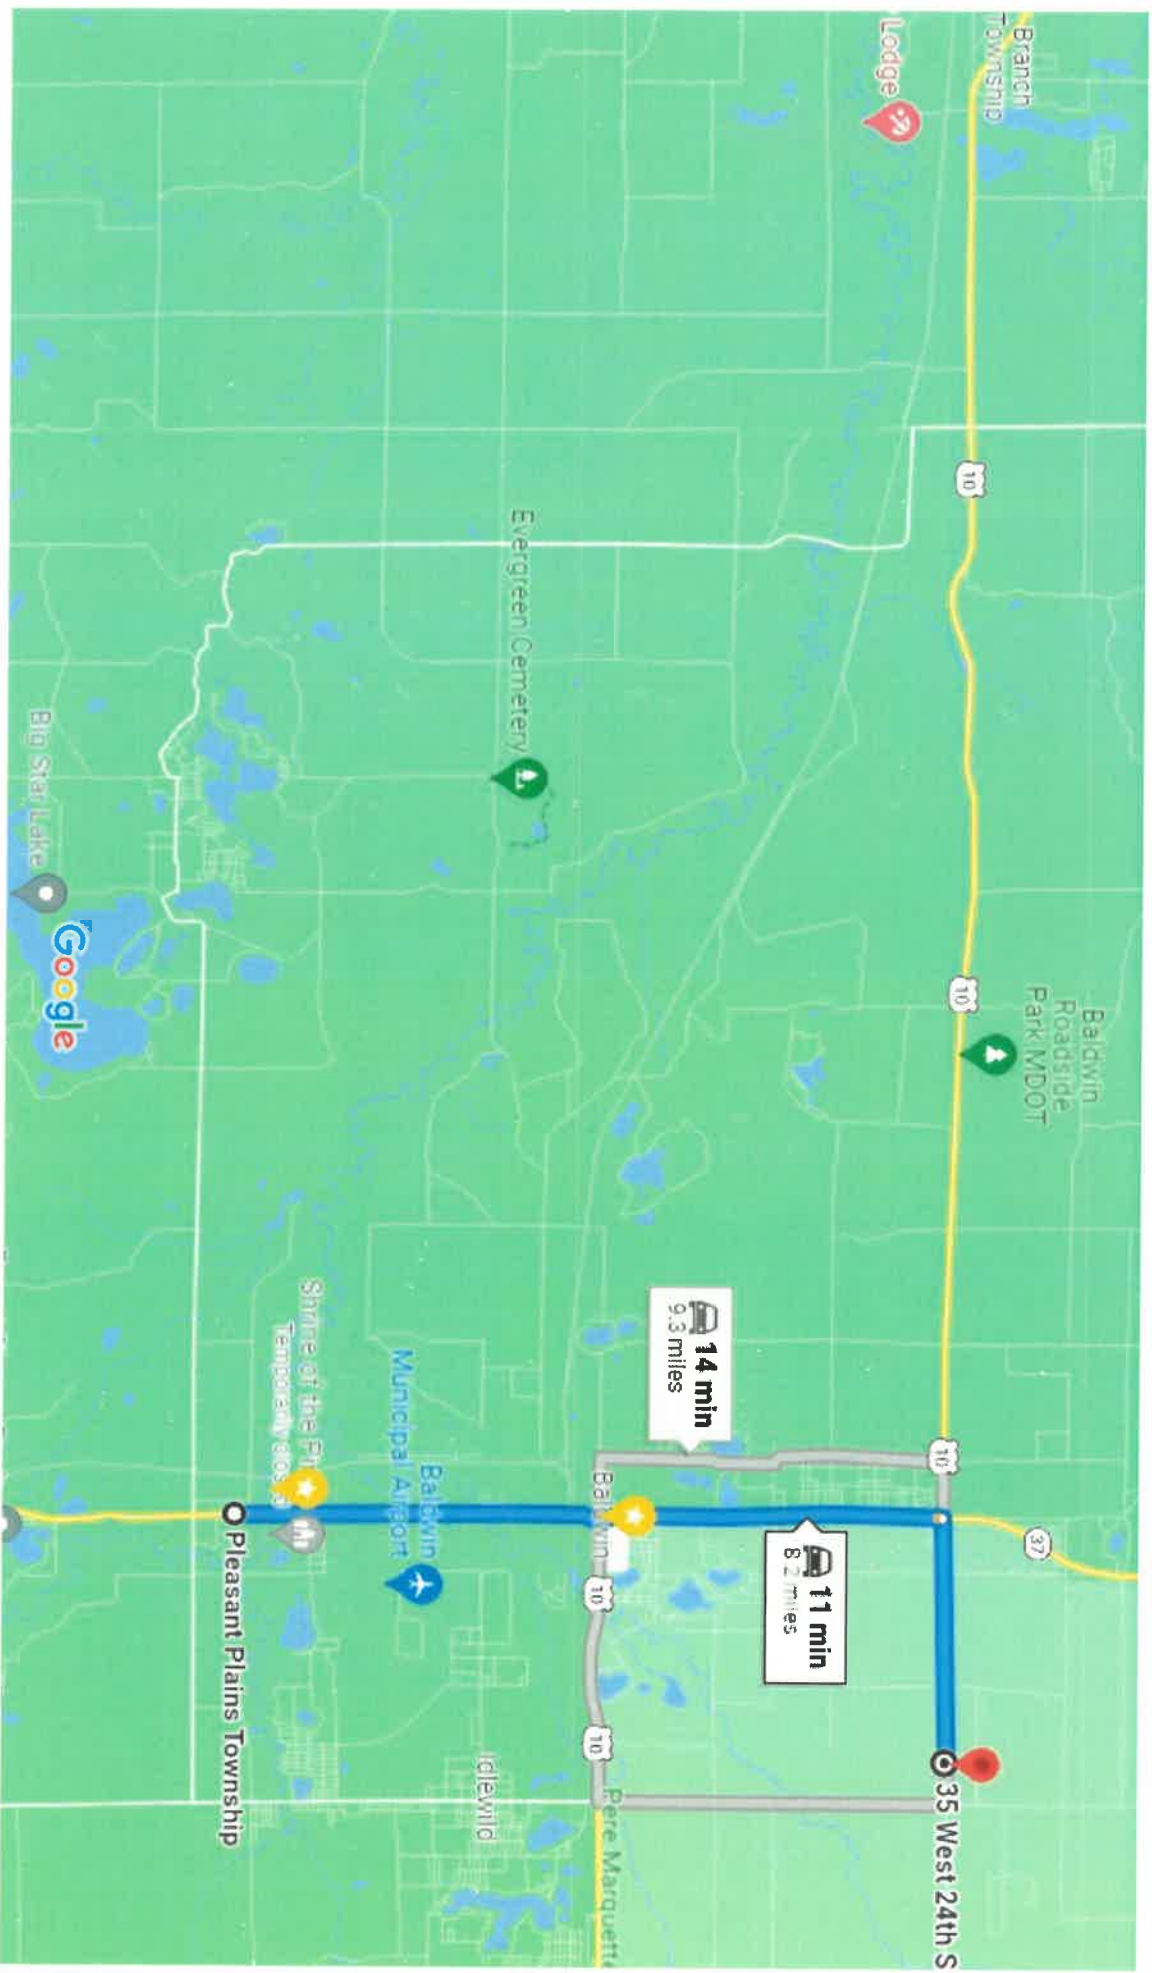

Pleasant Plains Township, Michigan to 35 West 24th Street, Baldwin, MI

Drive 8.2 miles, 11 min

Map data ©2022 1 mi